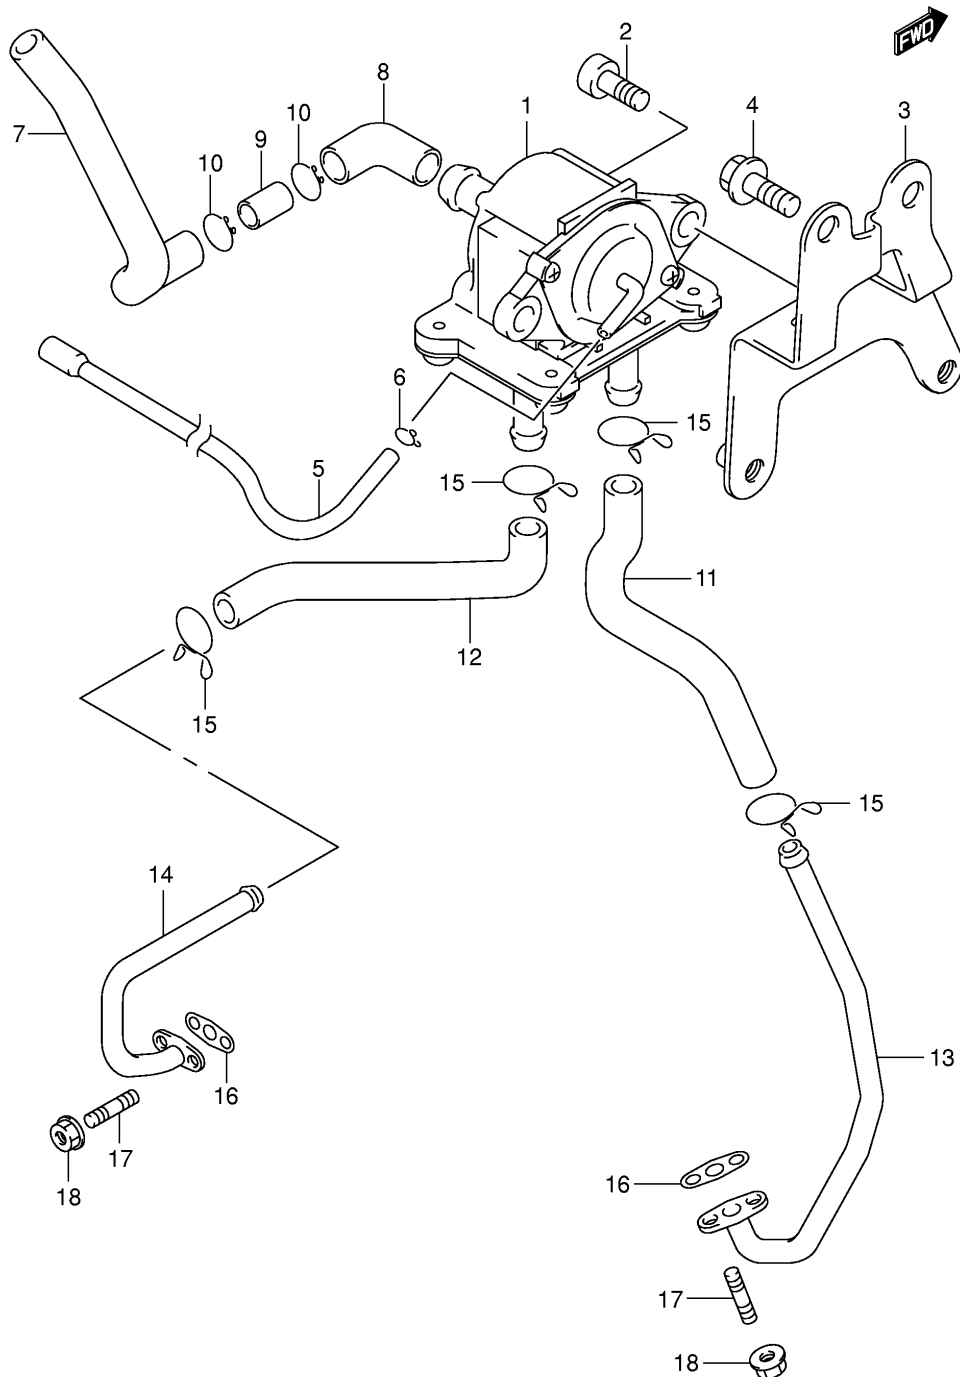

Ref No	Part No	Description
1	18450-20F01	Valve Assy, 2nd Air
2	07130-06163	Bolt, 2nd Air Valve
3	18610-20F00	Bracket, 2nd Air Valve
4	02162-06163	Bolt, 2nd Air Bracket
5	09359-40701-600	Hose, 2nd Air Vacuum
6	09401-06101	Clip
7	18711-20F00	Hose, 2nd Air Cleaner
8	18712-21F00	Hose, 2nd Air Cleaner Joint
9	13888-19B00	Joint, 2nd Air Cleaner Hose
10	09401-15101	Clip
11	18461-20F00	Hose, 2nd Air Valve Front
12	18471-20F00	Hose, 2nd Air Valve Rear
13	18410-20F00	Pipe, 2nd Air Front
14	18420-20F00	Pipe, 2nd Air Rear
15	09401-13409	Clip
16	18441-45C00	Gasket, 2nd Air Pipe
17	01421-06163	Bolt, Stud
18	08316-10063	Nut